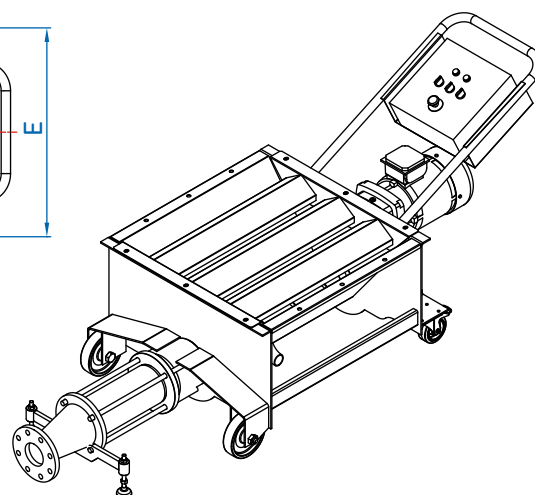

DIMENSIONS OF FL--ERTV MODEL

- Flow rate up to 70 m³/h
- Maximum pressure: 6 bar
- Maximum temperature: 75°C
- Nominal flow rate of different models for destalked grapes and a pressure from 2 to 4 bar

MODEL	FLOW RATE (m³/h)	SPEED (Rpm)	WEIGHT (kg)	POWER (kW)
FL40ERTV	2/5	265	115	3
FL50ERTV	5/8	265	125	3
FL60ERTV	10/15	220	250	4
FL80ERTV	15/25	175	300	5.5
FL100ERTV	30/40	175	400	7.5
FL120ERTV	50/60	150	500	15

MODEL	DN	L	A	B	C	C1	D	D1	D2	E	F	F1	H	H1
FL40ERTV	65	1838.5	760	950	460	605	686.5	200	145	670	280	100	485.5	155.5
FL50ERTV	65	1887.5	760	950	510	605	686.5	200	145	670	280	100	485.5	155.5
FL60ERTV	80	2212.5	760	950	730	710	790	200	195	670	280	100	485.5	170
FL80ERTV	100	2323.5	760	950	842	710	790	200	195	670	280	100	485.5	170
FL100ERTV	125	2175	760	950	950	810	890	200	245	670	280	100	485.5	200
FL120ERTV	150	2701.5	760	950	1120	810	890	200	245	670	280	100	485.5	200