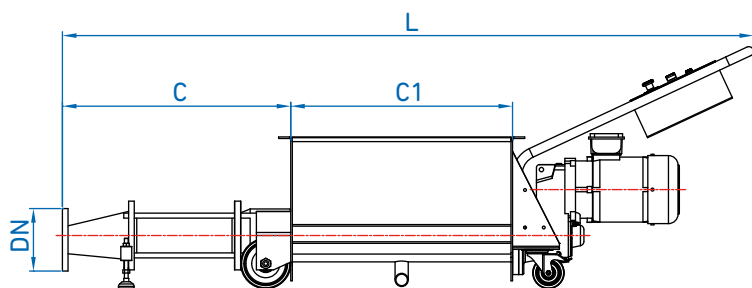

DIMENSIONS OF FL--ERTV MODEL

- Flow rate up to 70 m³/h
- Maximum pressure: 6 bar
- Maximum temperature: 75°C
- Nominal flow rate of different models for destalked grapes and a pressure from 2 to 4 bar

MODEL	FLOW RATE (m³/h)	SPEED (Rpm)	WEIGHT (kg)	POWER (kW)
FL40ERTV	2/5	265	115	3
FL50ERTV	5/8	265	125	3
FL60ERTV	10/15	220	250	4
FL80ERTV	15/25	175	300	5.5
FL100ERTV	30/40	175	400	7.5
FL120ERTV	50/60	150	500	15

MODEL	DN	L	A	B	C	C1	D	D1	D2	E	F	F1	H	H1
FL40ERTV	65	1838.5	760	950	460	605	686.5	200	145	670	280	100	485.5	155.5
FL50ERTV	65	1887.5	760	950	510	605	686.5	200	145	670	280	100	485.5	155.5
FL60ERTV	80	2212.5	760	950	730	710	790	200	195	670	280	100	485.5	170
FL80ERTV	100	2323.5	760	950	842	710	790	200	195	670	280	100	485.5	170
FL100ERTV	125	2175	760	950	950	810	890	200	245	670	280	100	485.5	200
FL120ERTV	150	2701.5	760	950	1120	810	890	200	245	670	280	100	485.5	200