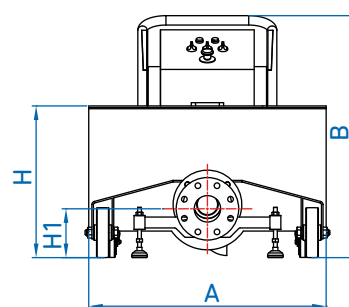

DIMENSIONS OF FL--ERTV MODEL

- Flow rate up to 70 m³/h
- Maximum pressure: 6 bar
- Maximum temperature: 75°C
- Nominal flow rate of different models for destalked grapes and a pressure from 2 to 4 bar

MODEL	FLOW RATE (m³/h)	SPEED (Rpm)	WEIGHT (kg)	POWER (kW)
FL40ERTV	2/5	265	115	3
FL50ERTV	5/8	265	125	3
FL60ERTV	10/15	220	250	4
FL80ERTV	15/25	175	300	5.5
FL100ERTV	30/40	175	400	7.5
FL120ERTV	50/60	150	500	15

MODEL	DN	L	A	B	C	C1	D	D1	D2	E	F	F1	H	H1
FL40ERTV	65	1838.5	760	950	460	605	686.5	200	145	670	280	100	485.5	155.5
FL50ERTV	65	1887.5	760	950	510	605	686.5	200	145	670	280	100	485.5	155.5
FL60ERTV	80	2212.5	760	950	730	710	790	200	195	670	280	100	485.5	170
FL80ERTV	100	2323.5	760	950	842	710	790	200	195	670	280	100	485.5	170
FL100ERTV	125	2175	760	950	950	810	890	200	245	670	280	100	485.5	200
FL120ERTV	150	2701.5	760	950	1120	810	890	200	245	670	280	100	485.5	200