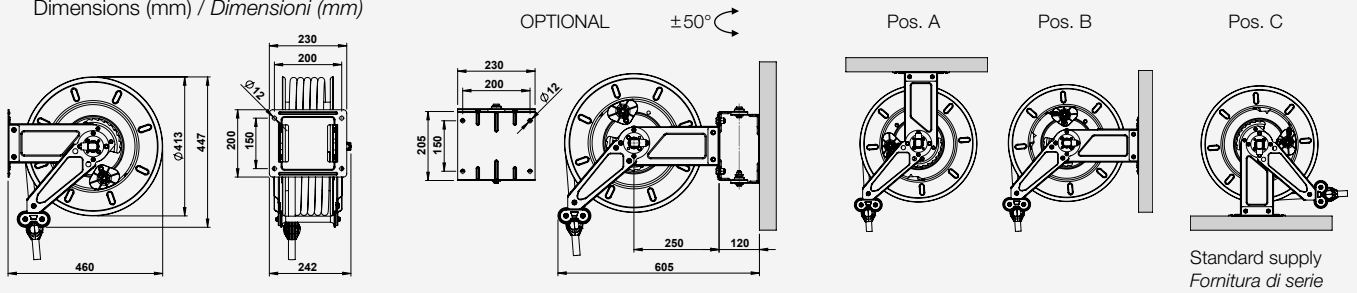

Dimensions (mm) / Dimensioni (mm)

Hose reels model VLX without hose / Avvolgitubo modello VLX senza tubo

Fluid Fluido	Max. pressure Pressione max.	Code Codice	Inlet (Bsp) Entrata (Gas)	Outlet (Bsp) Uscita (Gas)	Capacity Capacità	Weight (kg)	ATEX (optional)
Water/Acqua 100°C	60 Bar/840 PSI	VLX601220ST	1/2" M	1/2" M	(1/2") 20 m/65 ft (5/8") 15 m/50 ft	19	•
		VLX4H3820ST	3/8" F	3/8" M	20 m/65 ft	19	•
Water/Acqua 150°C	400 Bar/5600 PSI	VLX4H1220ST	1/2" M	1/2" M	(1/2"-1SC) 20 m/65 ft (1/2" -2SC) 15 m/50 ft	19	•

Hose reels model VLX with hose / Avvolgitubo modello VLX completi di tubo

Fluid Fluido	Pressure - Hose Pressione - Tubo	Code Codice	Inlet (Bsp) Entrata (Gas)	Outlet (Bsp) Uscita (Gas)	Hose diam. Tubo diam.	Hose length Lungh. Tubo	Weight (kg) Peso (kg)	Inlet hose Tubo entrata	ATEX (optional)
Water Acqua 70°C	10 Bar/140 PSI (70°C) 20 Bar/280 PSI (25°C) Blue Thermoplastic	VLX101320K	1/2" M	1/2" M	13 x 20	20 m/65 ft	24	TC13005K	
		VLX101615K	1/2" M	1/2" M	16 x 23	15 m/50 ft	24	TC16005K	
Water Acqua 90°C	10 Bar/140 PSI Blue Rubber/Gomma	VLX101320KR	1/2" M	1/2" M	13 x 21	20 m/65 ft	24	TC1301KR	
		VLX101615KR	1/2" M	1/2" M	16 x 25	15 m/50 ft	24	TC1601KR	
Water Acqua 150°C	250 Bar/3500 PSI 1SC Hydro blue 400 Bar/5600 PSI 2SC Hydro blue	VLX2H3820	3/8" F	3/8" M	3/8"	20 m/65 ft	27	TC38005H	
		VLX4H3820	3/8" F	3/8" M	3/8"	20 m/65 ft	27	TC38005H	•
		VLX4H5120	3/8" F	3/8" M	5/16"	20 m/65 ft	26	TC38005H	
		*VLX4H3820X	3/8" F	3/8" F	3/8"	20 m/65 ft	27	not available	

* Hose with stainless steel fittings / Tubo con raccordi in acciaio inox