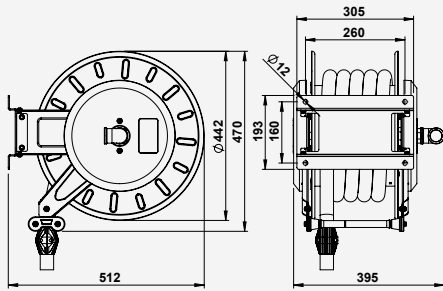

Dimensions (mm) / Dimensioni (mm)

Spring side with guide hose arms in C position  
Lato molla con bracci guida tubo in posizione C

Hose reels model VGMX - VGMTX without hose / Avvolgitubo modello VGMX - VGMTX senza tubo

Fluid Fluido	Max. pressure Pressione max.	Code Codice	Inlet Entrata	Outlet Uscita	Capacity Capacità	Weight (kg) Peso (kg)	ATEX (optional)	"TX" AISI 316
Diesel fuel/Gasolio Water/Acqua 100°C	20 Bar/280 PSI	VGMX203420STMX	G 1" F	Ø 19 mm	(3/4") 20 m/65 ft	22	•	
		VGMX200115STMX	G 1" F	Ø 25 mm	(1") 15 m/50 ft	22	•	
Water/Acqua 150°C	60 Bar/840 PSI	VGMX603420ST	G 1" M	G 3/4" M	(3/4") 20 m/65 ft	22	•	
Water/Acqua 150°C	60 Bar/840 PSI	*VGMTX600120ST	G 1" M	G 3/4" M G 1" M	(3/4") 20 m/65 ft (1") 15 m/50 ft	22	•	•

\* 30 Bar/420 PSI for 1" hose / Per tubo 1"

Hose reels model VGMX with hose / Avvolgitubo modello VGMX completi di tubo

Fluid Fluido	Pressure - Hose Pressione - Tubo	Code Codice	Inlet Entrata	Outlet Uscita	Hose diam. Tubo diam.	Hose length Lungh. Tubo	Weight (kg) Peso (kg)	Inlet hose Tubo entrata	ATEX (optional)
Diesel fuel Gasolio	10 Bar/140 PSI Rubber/Gomma R <10 <sup>6</sup> Ohm/m	VGMX101920GOMX	G 1" F	G 1" M	19 x 27	20 m/65 ft	30	T1901GL	•
		VGMX102515GOMX	G 1" F	G 1" M	25 x 35	15 m/50 ft	32	T2501GL	•
Cold water Acqua fredda	10 Bar/140 PSI PVC yellow/giallo	VGMX101920T	Ø 19 mm	G 3/4" M	19 x 25	20 m/65 ft	29	Included	
Water Acqua 70°C	10 Bar/140 PSI (70°C) 20 Bar/280 PSI (25°C) Blue Thermoplastic	VGMX101920KMX	G 1" F	G 3/4" F	19 x 27	20 m/65 ft	30	T1901KL	
		VGMX102515KMX	G 1" F	G 1" F	25 x 34	15 m/50 ft	32	T2501KL	
Water Acqua 90°C	10 Bar/140 PSI Blue Rubber/Gomma	VGMX101920KR	G 1" F	G 3/4" F	19 x 28	20 m/65 ft	30	Not available	