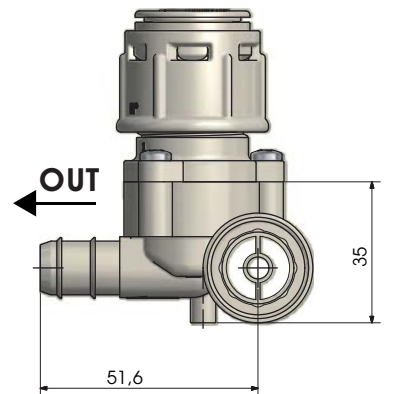

Misure in millimetri - Dimensions in millimeters