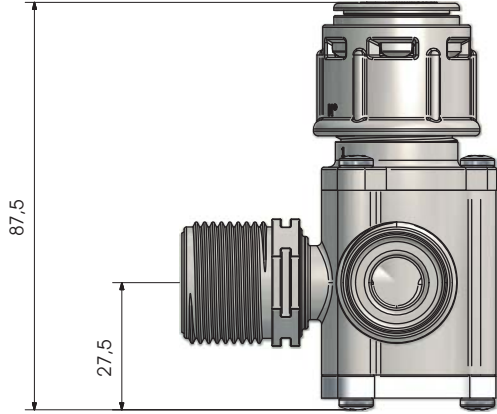

R Series - Self-locking Filter

90°

180°

Misure in millimetri - Dimensions in millimeters

Dettaglio auto-bloccante

Self-locking detail

Serie R - Filtro autobloccante

R Series - Self-locking Filter

90°

180°

	Conness. Connect.	Reg. di flusso Flow regulator	Rid. di portata Flow restrictor	Filtro Filter	Check Valve
--	----------------------	----------------------------------	------------------------------------	------------------	----------------

IN	3/4" M	✓		✓	✓
OUT	3/4" M	✓		✓	✓

Misure in millimetri - Dimensions in millimeters