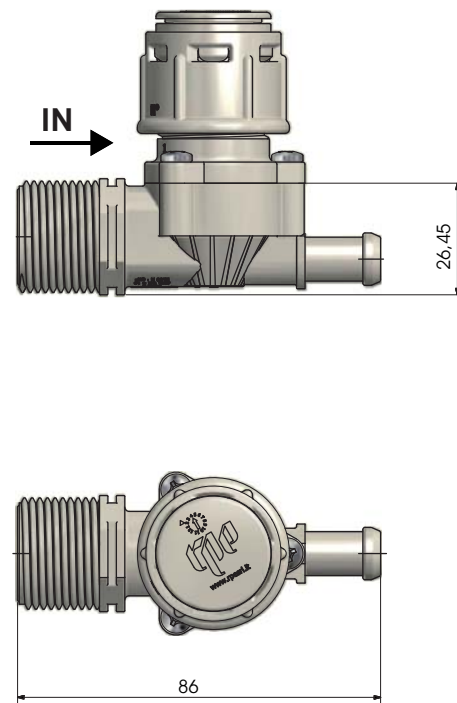

Misure in millimetri - Dimensions in millimeters