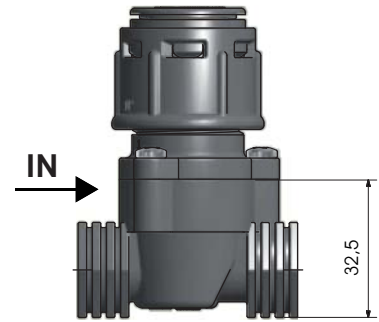

IN = OUT:
 1/4" M
 3/8" M
 1/2" M
 3/4" M

M.O.Q. :
 160 pcs

Serie R Mini Femmina

R Series Mini Female

IN = OUT:
 1/8" F
 1/4" F
 3/8" F
 1/2" F

M.O.Q. :
 160 pcs

Misure in millimetri - Dimensions in millimeters