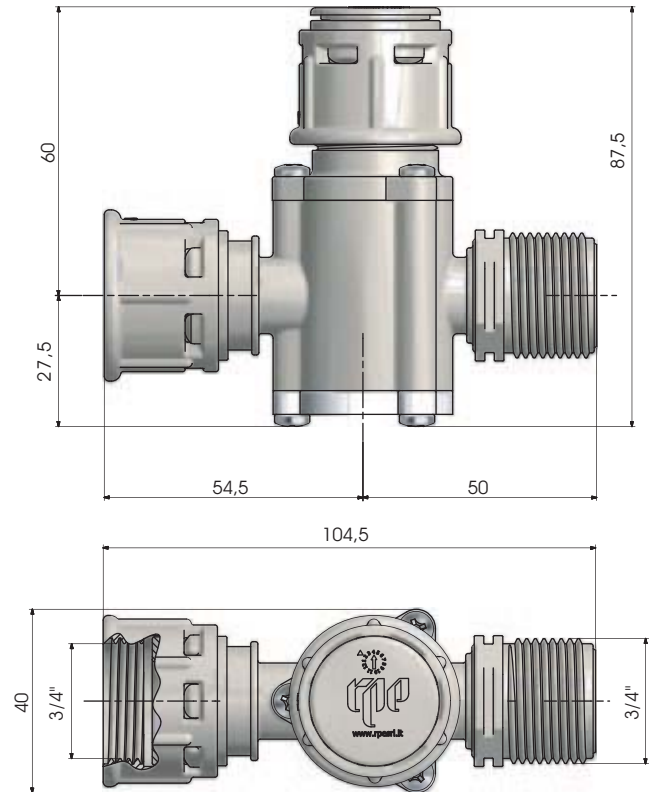

IN = OUT:
 1/4" M
 3/8" M
 1/2" M
 3/4" M

M.O.Q. :
 160 pcs

Serie R Mini Femmina

R Series Mini Female

IN = OUT:
 1/8" F
 1/4" F
 3/8" F
 1/2" F

M.O.Q. :
 160 pcs

Misure in millimetri - Dimensions in millimeters

OUT:
 PG 10 mm
 PG 13 mm
 Codolo
 10 mm
 JG 1/4"
 PG 6 mm
 PG 8 mm
 PG 10 mm
 PG 12 mm
 1/4" M
 3/8" M
 1/2" M
 3/4" M

M.O.Q. :
 160 pcs

Misure in millimetri - Dimensions in millimeters

Serie R - Filtro autobloccante

R Series - Self-locking Filter

90°

180°

Misure in millimetri - Dimensions in millimeters

Dettaglio auto-bloccante

Self-locking detail

Serie R - Filtro autobloccante

R Series - Self-locking Filter

IN	3/4" M	✓		✓	✓
OUT	3/4" M	✓		✓	✓

Misure in millimetri - Dimensions in millimeters