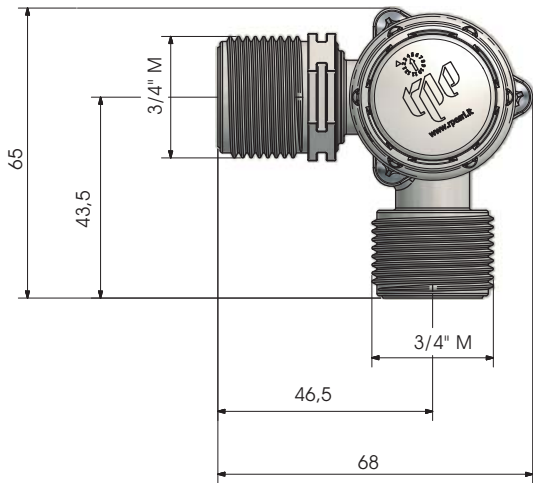

R Series - Self-locking Filter

90°

180°

Misure in millimetri - Dimensions in millimeters

Dettaglio auto-bloccante

Self-locking detail

Serie R - Filtro autobloccante

R Series - Self-locking Filter

90°

180°

	Conness. Connect.	Reg. di flusso Flow regulator	Rid. di portata Flow restrictor	Filtro Filter	Check Valve
--	----------------------	----------------------------------	------------------------------------	------------------	----------------

IN	3/4" M	✓		✓	✓
OUT	3/4" M	✓		✓	✓

Misure in millimetri - Dimensions in millimeters