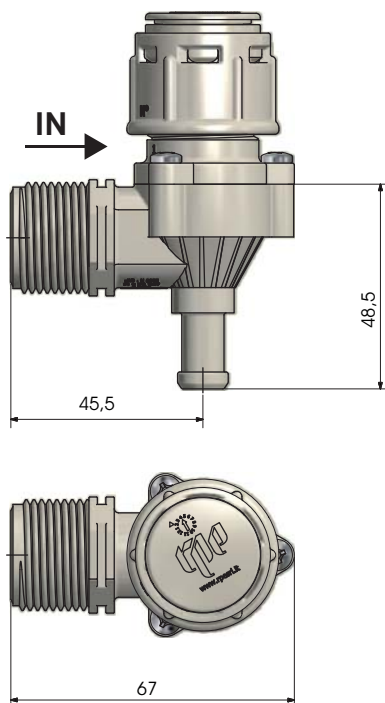

Serie R - Filtro

R Series - Filter

CARATTERISTICHE FISICHE

Montabile su:	Tutta la Serie R
Coperchio filtro:	PA 66 - 30% FV
Corpo filtro:	PA 66 - 30% FV
Corpo valvola:	PA 66 - 30% FV
O-Ring:	NBR; LSR
Rete filtrante:	Acciaio Inox
Assemblaggio:	Con viti, ispezionabile

PHYSICAL SPECIFICATIONS

Can be fitted on:	All the R Series
Filter cap:	PA 66 - 30% GF
Filter body:	PA 66 - 30% GF
Valve body:	PA 66 - 30% GF
O-Ring:	NBR; LSR
Filter mesh:	Stainless steel
Assembly:	With screws, serviceable

R Series Dual Filter

Misure in millimetri - Dimensions in millimeters

Serie R Dual Filtro

R Series Dual Filter

Misure in millimetri - Dimensions in millimeters

Serie R - Filtro

R Series - Filter

Serie R 90°

R Series 90°

IN:
1/2" M
3/4" M
3/4" M GHT

OUT:
PG 10 mm
PG 13 mm
Codolo
10 mm
3/8" M
1/2" M

M.O.Q. :
120 pcs

Serie R 180°

R Series 180°

IN:
3/4" M
JG 6 mm
JG 8 mm
JG 10 mm

OUT:
PG 10 mm
PG 13 mm
Codolo
10 mm
JG 1/4"
1/2" M
PG 6 mm
PG 8 mm
PG 10 mm
PG 12 mm
1/4" M
3/8" M
1/2" M
3/4" M