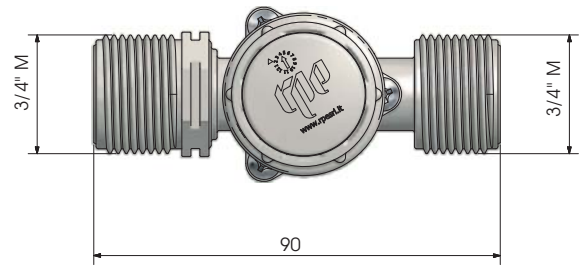

R Series - Self-locking Filter

90°

180°

Misure in millimetri - Dimensions in millimeters

Dettaglio auto-bloccante

Self-locking detail

Serie R - Filtro autobloccante

R Series - Self-locking Filter

90°

180°

	Conness. Connect.	Reg. di flusso Flow regulator	Rid. di portata Flow restrictor	Filtro Filter	Check Valve
--	----------------------	----------------------------------	------------------------------------	------------------	----------------

IN	3/4" M	✓		✓	✓
OUT	3/4" M	✓		✓	✓

Misure in millimetri - Dimensions in millimeters